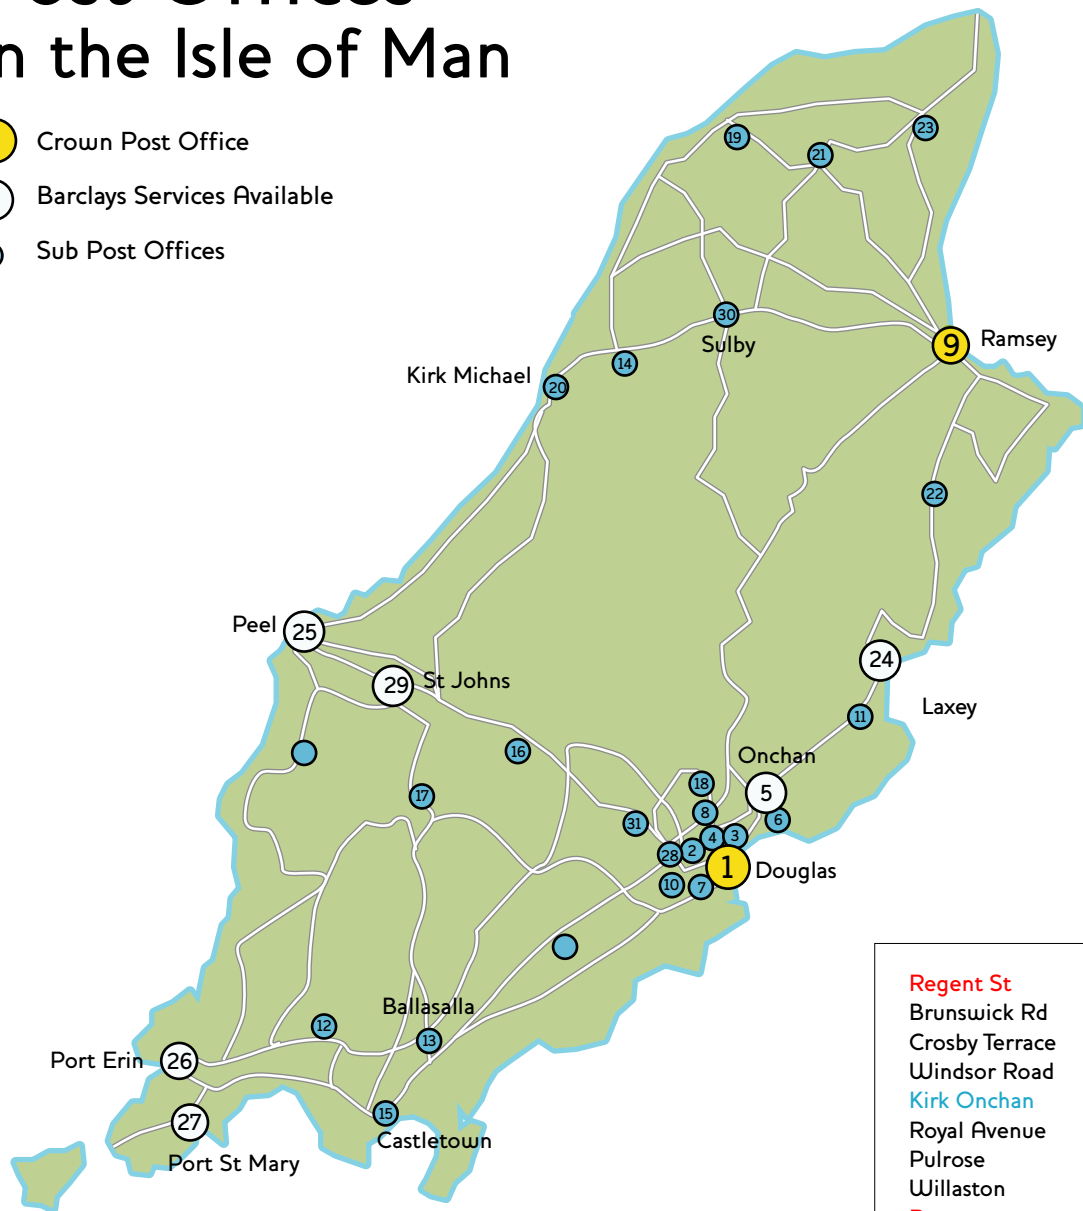

Post Offices In the Isle of Man

- Crown Post Office
- Barclays Services Available
- Sub Post Offices

| | |
|-----------------|----|
| Regent St | 1 |
| Brunswick Rd | 2 |
| Crosby Terrace | 3 |
| Windsor Road | 4 |
| Kirk Onchan | 5 |
| Royal Avenue | 6 |
| Pulrose | 7 |
| Willaston | 8 |
| Ramsey | 9 |
| Anagh Coar | 10 |
| Baldrine | 11 |
| Ballabeg | 12 |
| Ballasalla | 13 |
| Ballaugh | 14 |
| Castletown | 15 |
| Crosby | 16 |
| Foxdale | 17 |
| Governor's Hill | 18 |
| Jurby | 19 |
| Kirk Michael | 20 |
| Kirk Andreas | 21 |
| Kirk Maughold | 22 |
| Kirk Bride | 23 |
| Laxey | 24 |
| Peel | 25 |
| Port Erin | 26 |
| Port St Mary | 27 |
| Saddlestone | 28 |
| St John's | 29 |
| Sulby | 30 |
| Union Mills | 31 |