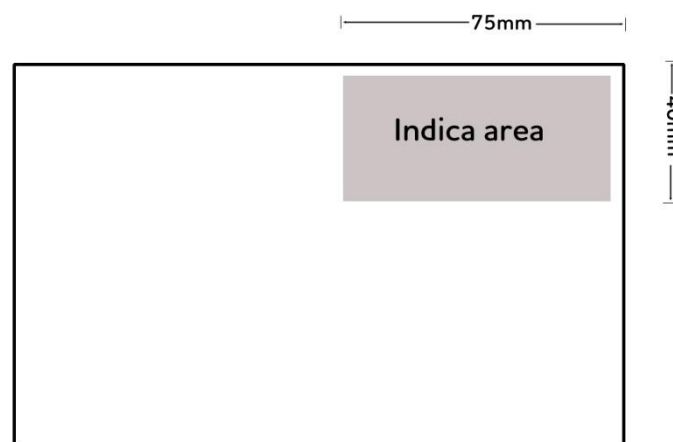

POSITIONING

- The PPI must appear in the top right hand corner of the envelope to the right of the delivery address.
- The area recognised as the PPI area is aligned to the top right of the address block, and is 40mm from the top of the envelope and 75mm from the right hand edge of the envelope.
- There must be a clear zone of 2mm around the PPI, this is also applicable when dark envelopes have been used.

SPECIFICATION

	DIMENSIONS (Height x width)	DESIGN Postage Paid Licence number
PPI design 1 Square	Fixed at 30mm x 30mm	Max 8.0 point Min 6.5 point Arial
PPI design 2 Rectangle - large	Fixed at 26mm x 65mm	Max 8.0 point Min 6.5 point Arial
PPI design 3 Rectangle - medium	Fixed at 22mm x 55mm	Max 8.0 point Min 6.5 point Arial
PPI design 4 Rectangle - small	Fixed at 14mm x 35mm	Max 8.0 point Min 6.5 point Arial